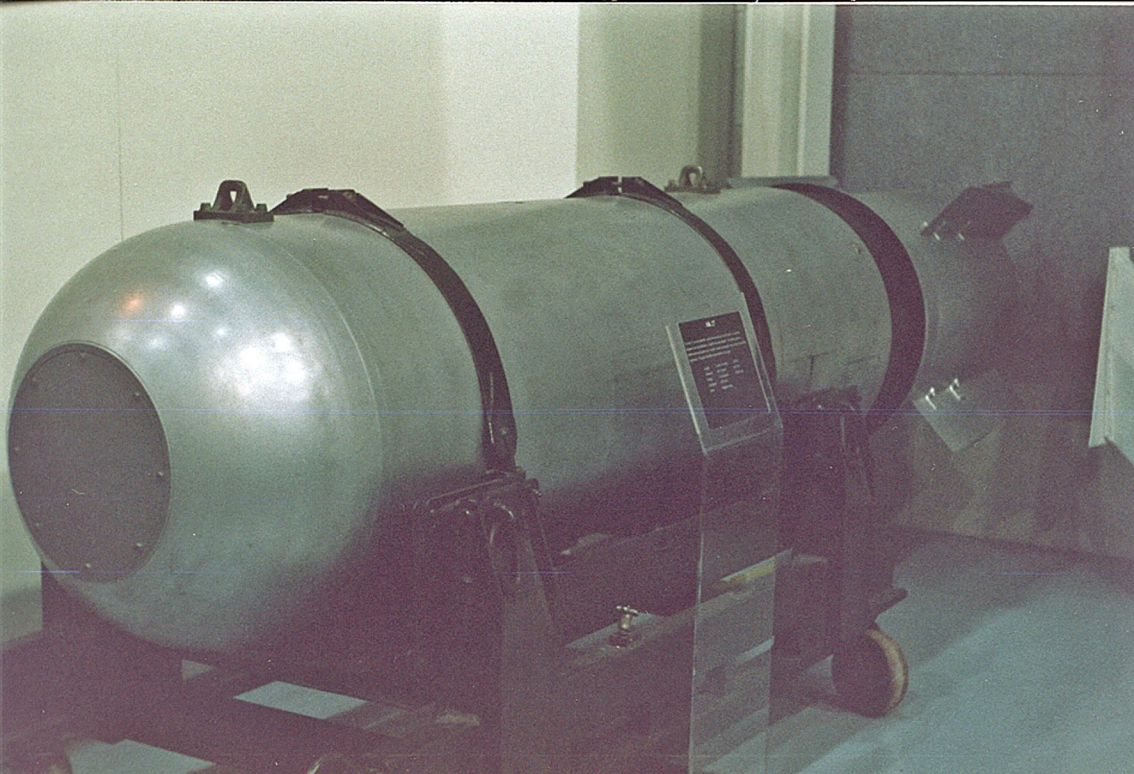

**Little Boy und Fat Man in Los Alamos**

SANTA FE

**Santa Fe**

**Albuquerque: erste Wasserstoff-Bombe im Atom-Museum**

**Albuquerque: Atom Museum**

**Albuquerque**

**I 10 in New Mexiko**

# GORGE BRIDGE

A wide-angle photograph of the Gorge Bridge, a massive steel truss arch bridge, spanning a deep, rugged canyon. The bridge's intricate lattice of steel beams is clearly visible. The canyon walls are steep and rocky, with some sparse vegetation. The sky is bright blue with scattered white clouds. The bridge is supported by a single central pier and several other piers. The overall scene is one of natural grandeur and engineering scale.