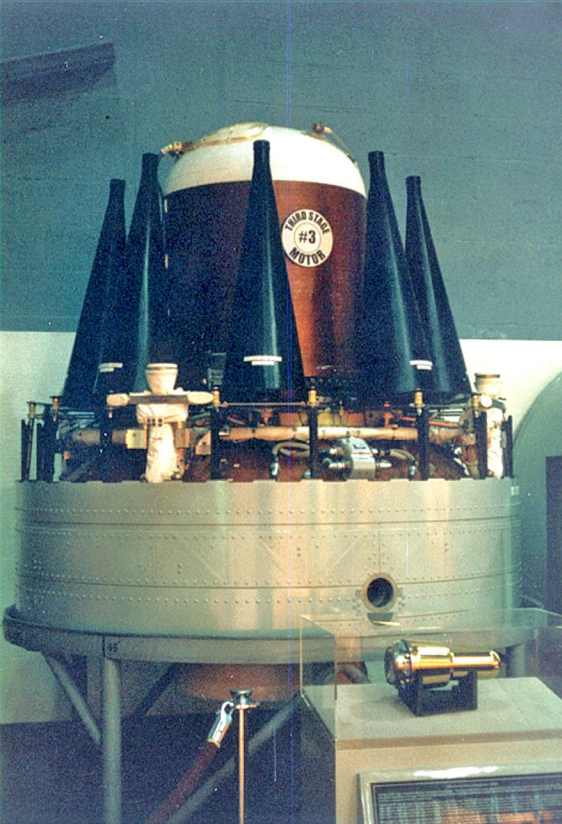

**Little Boy und Fat Man in Los Alamos**

SANTA FE

**Santa Fe**

**Albuquerque: erste Wasserstoff-Bombe im Atom-Museum**

**Albuquerque: Atom Museum**

**Albuquerque**

**I 10 in New Mexiko**

# GORGE BRIDGE

A wide-angle photograph of the Gorge Bridge, a massive steel truss arch bridge, spanning a deep, rugged canyon. The bridge's intricate lattice of steel beams is clearly visible. The canyon walls are steep and rocky, with some sparse vegetation. The sky is bright blue with scattered white clouds. The bridge is supported by a single central pier and several other piers. The overall scene is one of natural grandeur and engineering scale.