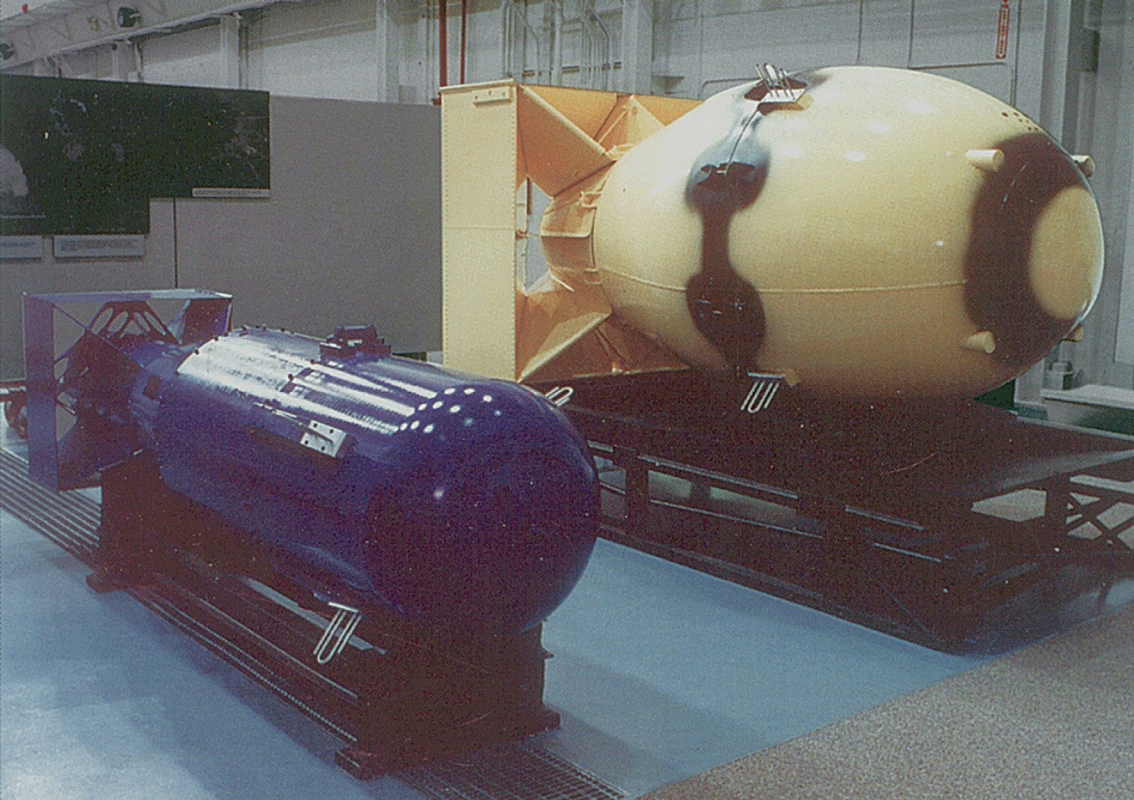

**Little Boy und Fat Man in Los Alamos**

SANTA FE

**Santa Fe**

**Albuquerque: erste Wasserstoff-Bombe im Atom-Museum**

**Albuquerque: Atom Museum**

**Albuquerque**

**I 10 in New Mexiko**

# GORGE BRIDGE

A wide-angle photograph of the Gorge Bridge, a massive steel truss arch bridge, spanning a deep, rugged canyon. The bridge's intricate lattice of steel beams is clearly visible. The canyon walls are steep and rocky, with some sparse vegetation. The sky is bright blue with scattered white clouds. The bridge is supported by a single central pier and several other piers. The overall scene is one of natural grandeur and engineering scale.