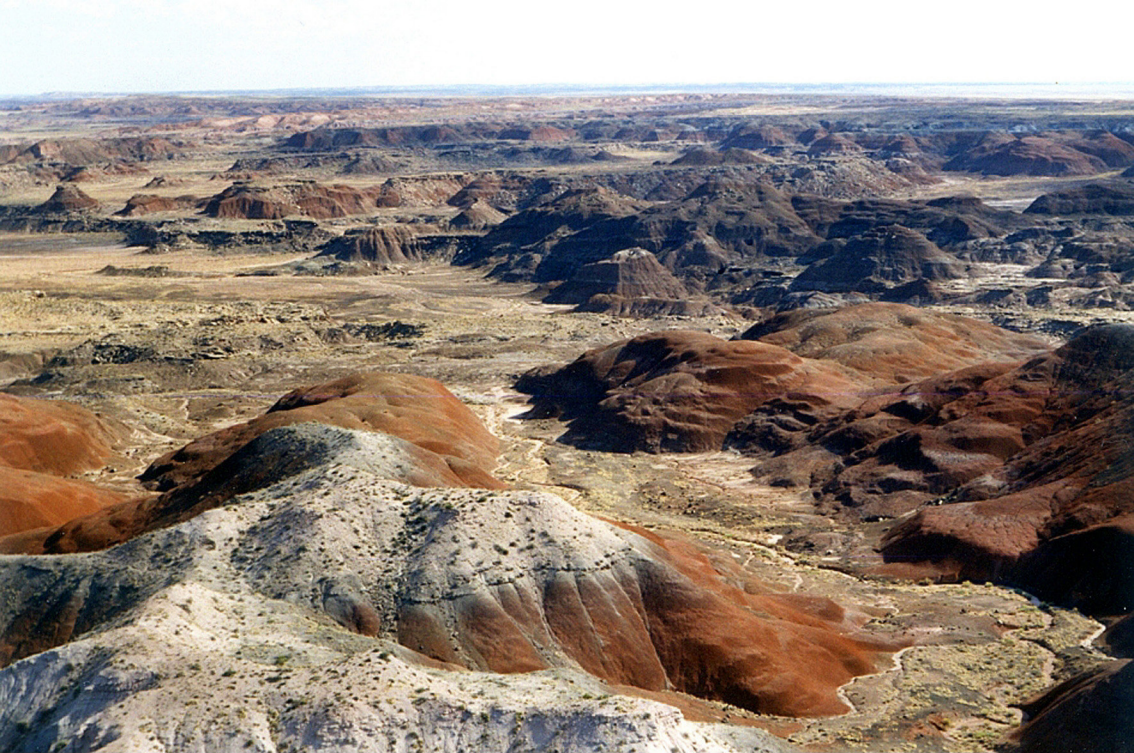

**Little Boy und Fat Man in Los Alamos**

SANTA FE

**Santa Fe**

**Albuquerque: erste Wasserstoff-Bombe im Atom-Museum**

**Albuquerque: Atom Museum**

**Albuquerque**

**I 10 in New Mexiko**

# GORGE BRIDGE

A wide-angle photograph of the Gorge Bridge, a massive steel truss arch bridge, spanning a deep, rugged canyon. The bridge's intricate lattice of steel beams is clearly visible. The canyon walls are steep and rocky, with some sparse vegetation. The sky is bright blue with scattered white clouds. The bridge is supported by a single central pier and several other piers. The overall scene is one of natural grandeur and engineering scale.

RIO GRANDE GORGE

bei Albuquerque

**Route 66 bei Thoreau**

**Gallup: 57 Restaurants, 36 Motels**

**Petrified Forest Nationalpark**

Collecting petrified wood, rocks, fossils, plants, or animals:

**Minimum fine**  
**\$275.00**

**Minimum fine**  
**\$50.00**

**Painted Desert**

**Meteor Krater bei Winslow**